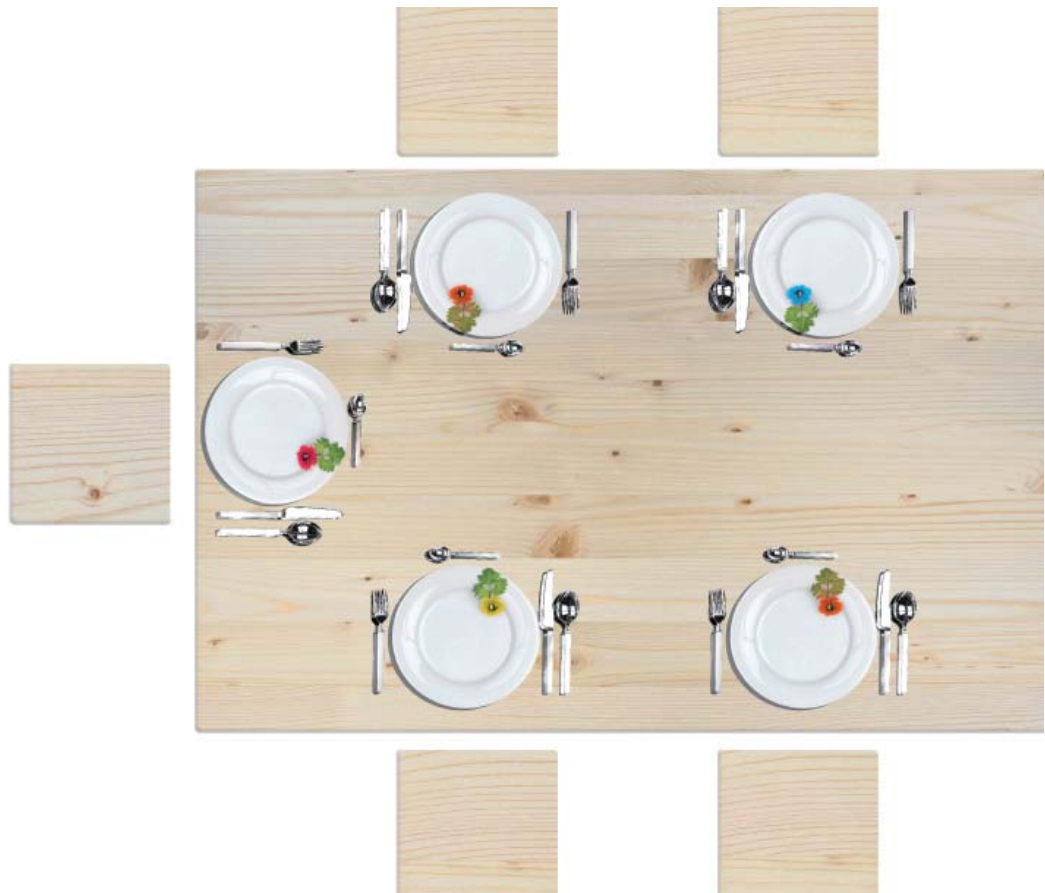

Model „Standard“ / IVYDESIGN