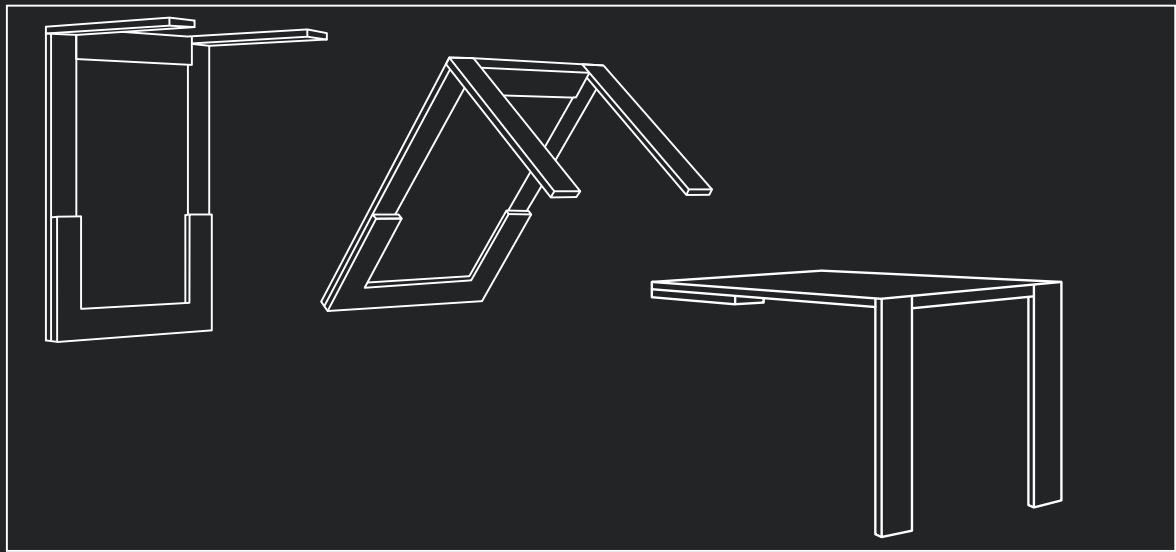

INFOFOLDER
Model
„Standard“
raw spruce surface

IVY DESIGN

IvyDesign Model „Standard“, raw spruce surface

IvyDesign Model „Standard“ is a folding table which provides 5 seating places for your guests. It folds up into a picture, a mirror or a blackboard frame on a wall.

Colours:

apply your own finish like bee wax, stain color, wood oil.

Material :

spruce wood, lightwood, stainless steel, plexiglass (Picture Table), mirror (Mirror Table) or blackboard (Blackboard Table)

Standard size: 130 x 85 x 75cm

Package size:

1420 x 920 x 110mm | Material: Plywood | Volume of package size: 0,143m³

Measurements (cm):

Model „Standard“ / IVYDESIGN

Natural Oil finish Colour Chart (+ 100 Euros surcharge):

We use RUBIO® MONOCOAT as natural oil finish. This oil protects and colours your wood in one single layer. Those colours are global industry leaders in supplying all-natural oils, which have been certified by the EU as 0% VOC (Completely non-toxic), and Toy Safe Certified.

Model „Standard“ / IVYDESIGN

Model „Standard“ / IVYDESIGN

Picture Table / Mirror Table „Classic“ / IVYDESIGN

IVY DESIGN