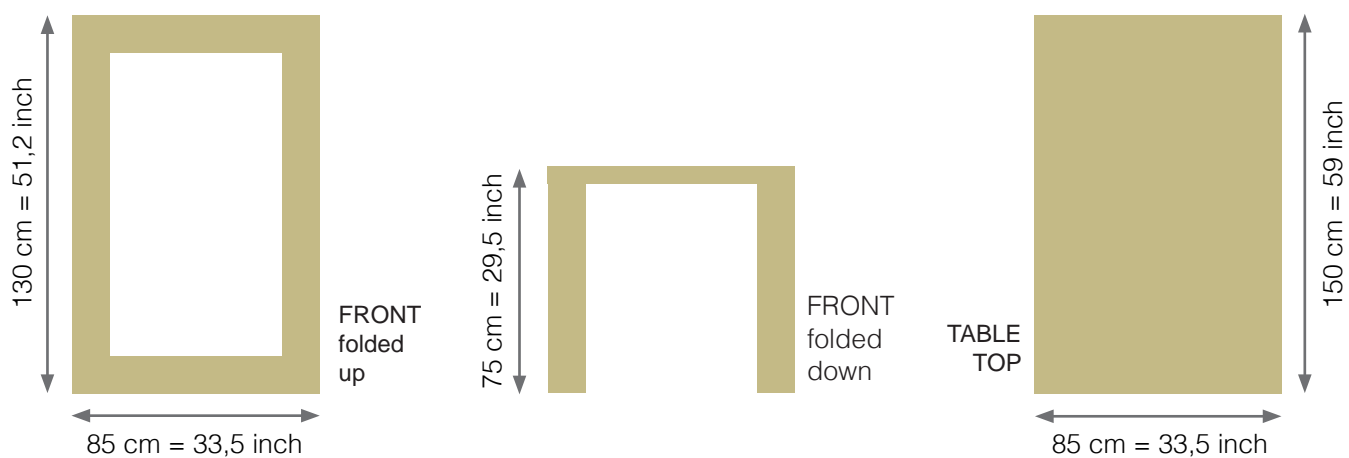

INFOFOLDER
Model
„Standard“
raw spruce surface

IVY DESIGN

IvyDesign Model „Standard“, raw spruce surface

IvyDesign Model „Standard“ is a folding table which provides 5 seating places for your guests. It folds up into a picture, a mirror or a blackboard frame on a wall.

Colours:

apply your own finish like bee wax, stain color, wood oil.

Material :

spruce wood, lightwood, stainless steel, plexiglass (Picture Table), mirror (Mirror Table) or blackboard (Blackboard Table)

Standard size: 130 x 85 x 75cm

Package size:

1420 x 920 x 110mm | Material: Plywood | Volume of package size: 0,143m³

Measurements (cm):

Model „Standard“ / IVYDESIGN

Natural Oil finish Colour Chart (+ 100 Euros surcharge):

We use RUBIO® MONOCOAT as natural oil finish. This oil protects and colours your wood in one single layer. Those colours are global industry leaders in supplying all-natural oils, which have been certified by the EU as 0% VOC (Completely non-toxic), and Toy Safe Certified.