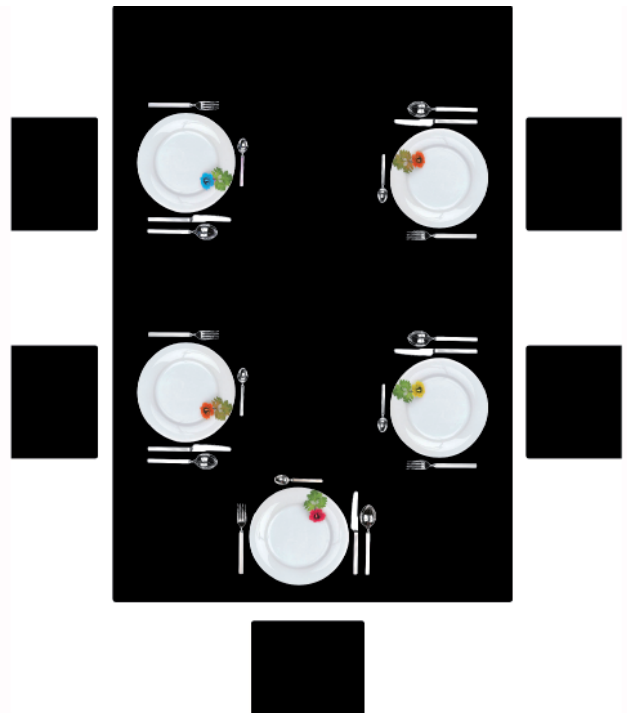

INFOFOLDER

Picture Table &

Mirror Table

MODELL Classic

IVY DESIGN

Picture Table | Mirror Table

MODELL Classic (wall attached)

Picture Table and Mirror Table „Classic“ are folding tables which provide a place for guests to dine on, and then fold up into a picture or a mirror frame on a wall.

Colours:

Colours can be custom ordered.

Material :

Massiv Wood, surface lacquered, stainless steel, aluminium, plexiglass (Picture Table), mirror (Mirror Table), chalkboard Blackboard Table)

Standard size: 130 x 85 x 75cm

Package size:

1420 x 920 x 110mm | Material: Plywood | Volume of package size: 0,143m³

Measurements (cm):

Picture Table

Mirror Table

Blackboard Table

Modell Classic seats four people

more pictures
& details