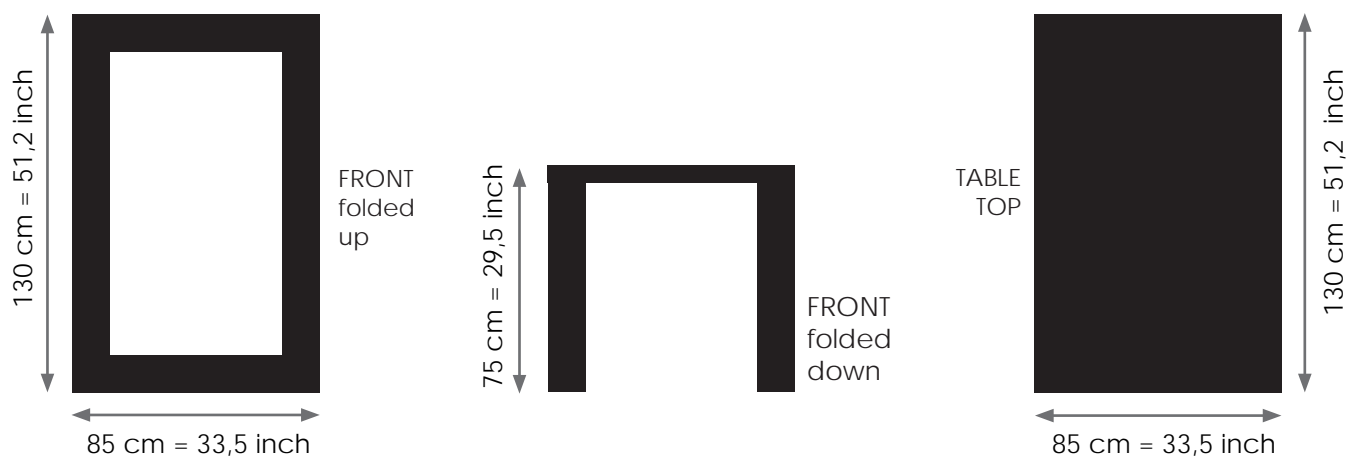

INFOFOLDER

Picture Table &

Mirror Table

MODELL Classic

IVY DESIGN

Picture Table | Mirror Table

MODELL Classic (wall attached)

Picture Table and Mirror Table „Classic“ are folding tables which provide a place for guests to dine on, and then fold up into a picture or a mirror frame on a wall.

Colours:

Colours can be custom ordered.

Material :

Massiv Wood, surface lacquered, stainless steel, aluminium, plexiglass (Picture Table), mirror (Mirror Table), chalkboard Blackboard Table)

Standard size: 130 x 85 x 75cm

Package size:

1420 x 920 x 110mm | Material: Plywood | Volume of package size: 0,143m³

Measurements (cm):

Picture Table

Mirror Table

Blackboard Table

Modell Classic seats four people

more pictures
& details