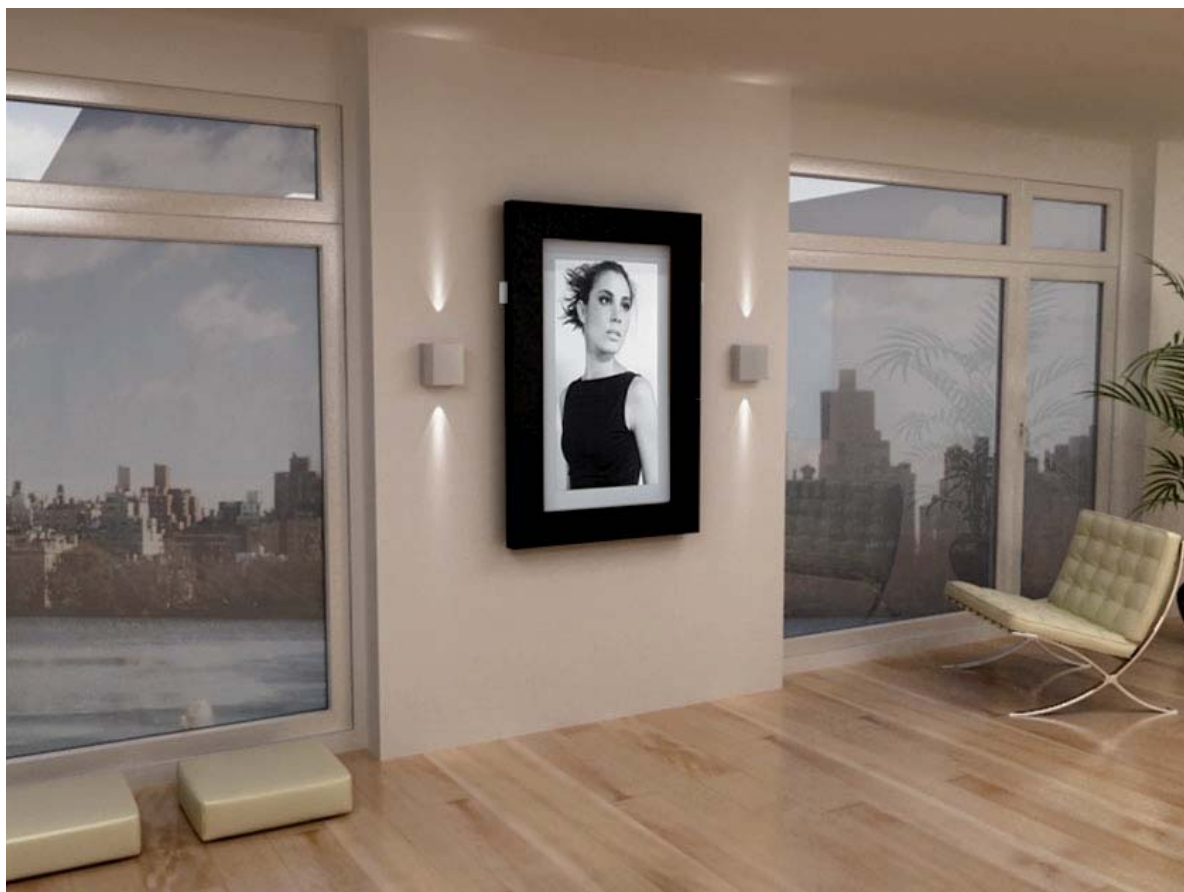

INFOFOLDER

Picture Table &

Mirror Table

MODELL Classic

IVY DESIGN

Picture Table | Mirror Table

MODELL Classic (wall attached)

Picture Table and Mirror Table „Classic“ are folding tables which provide a place for guests to dine on, and then fold up into a picture or a mirror frame on a wall.

Colours:

Colours can be custom ordered.

Material :

Massiv Wood, surface lacquered, stainless steel, aluminium, plexiglass (Picture Table), mirror (Mirror Table), chalkboard Blackboard Table)

Standard size: 130 x 85 x 75cm

Package size:

1420 x 920 x 110mm | Material: Plywood | Volume of package size: 0,143m³

Measurements (cm):

Picture Table

Mirror Table

Blackboard Table

Modell Classic seats four people

more pictures
& details