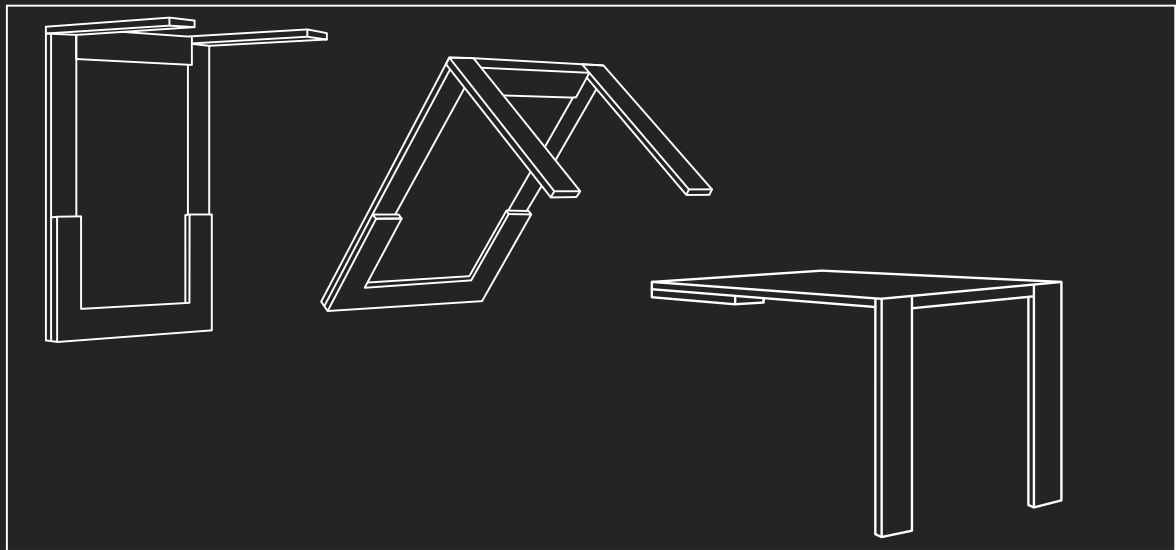

INFOFOLDER

Picture Table &

Mirror Table

MODELL Classic

IVY DESIGN

Picture Table | Mirror Table

MODELL Classic (wall attached)

Picture Table and Mirror Table „Classic“ are folding tables which provide a place for guests to dine on, and then fold up into a picture or a mirror frame on a wall.

Colours:

Colours can be custom ordered.

Material :

Massiv Wood, surface lacquered, stainless steel, aluminium, plexiglass (Picture Table), mirror (Mirror Table), chalkboard Blackboard Table)

Standard size: 130 x 85 x 75cm

Package size:

1420 x 920 x 110mm | Material: Plywood | Volume of package size: 0,143m³

Measurements (cm):

Picture Table

Mirror Table

Blackboard Table

Modell Classic seats four people

more pictures
& details

Picture Table | Mirror Table Modell CLASSIC | IVYDESIGN

IVY DESIGN