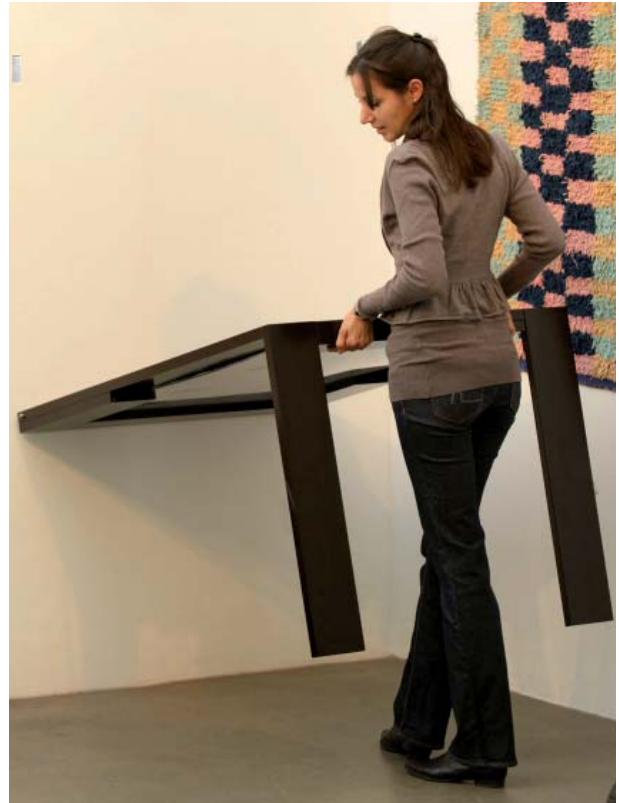

INFOFOLDER

Picture Table &

Mirror Table

MODELL Classic

IVY DESIGN

Picture Table | Mirror Table

MODELL Classic (wall attached)

Picture Table and Mirror Table „Classic“ are folding tables which provide a place for guests to dine on, and then fold up into a picture or a mirror frame on a wall.

Colours:

Colours can be custom ordered.

Material :

Massiv Wood, surface lacquered, stainless steel, aluminium, plexiglass (Picture Table), mirror (Mirror Table), chalkboard Blackboard Table)

Standard size: 130 x 85 x 75cm

Package size:

1420 x 920 x 110mm | Material: Plywood | Volume of package size: 0,143m³

Measurements (cm):

Picture Table

Mirror Table

Blackboard Table

Modell Classic seats four people

more pictures
& details