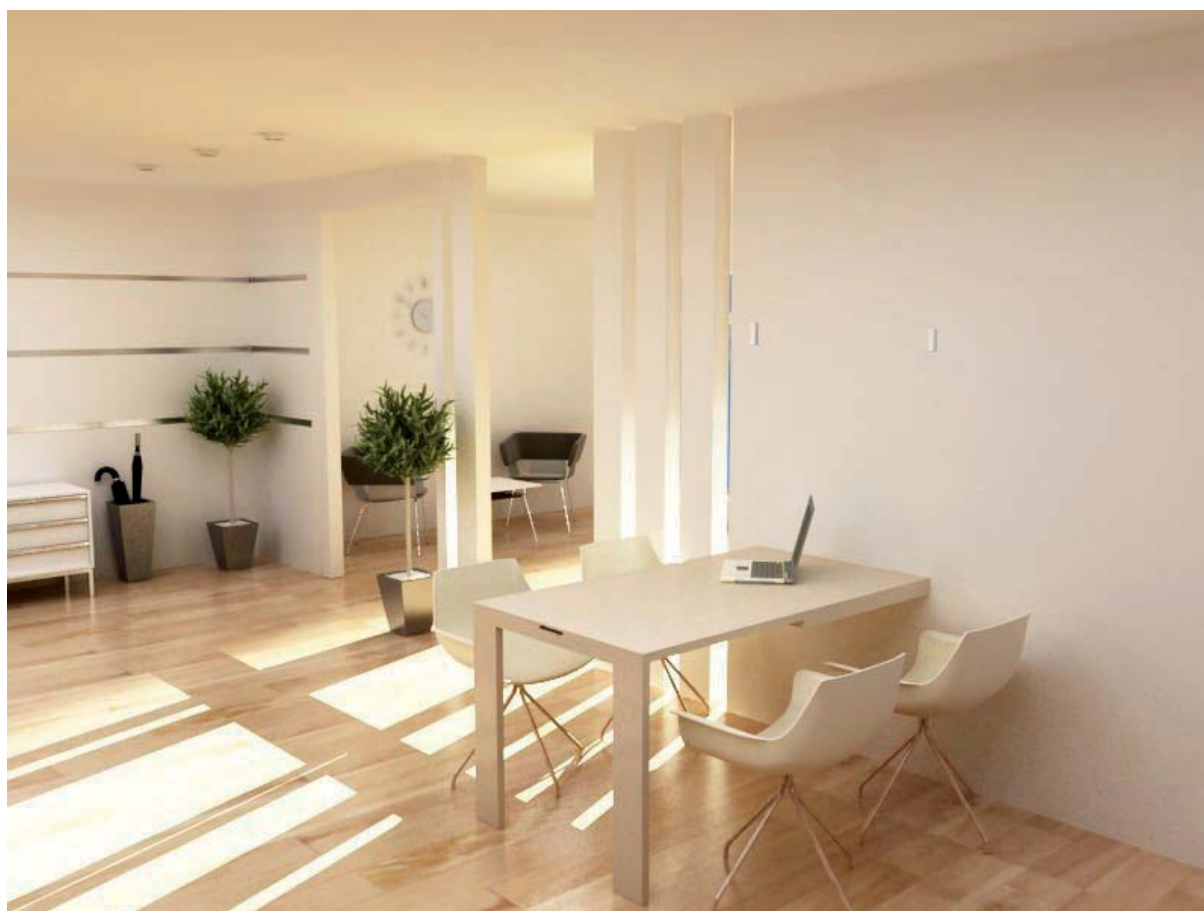

INFOFOLDER

Picture Table &

Mirror Table

MODELL Classic

IVY DESIGN

Picture Table | Mirror Table

MODELL Classic (wall attached)

Picture Table and Mirror Table „Classic“ are folding tables which provide a place for guests to dine on, and then fold up into a picture or a mirror frame on a wall.

Colours:

Colours can be custom ordered.

Material :

Massiv Wood, surface lacquered, stainless steel, aluminium, plexiglass (Picture Table), mirror (Mirror Table), chalkboard Blackboard Table)

Standard size: 130 x 85 x 75cm

Package size:

1420 x 920 x 110mm | Material: Plywood | Volume of package size: 0,143m³

Measurements (cm):

Picture Table

Mirror Table

Blackboard Table

Modell Classic seats four people

more pictures
& details